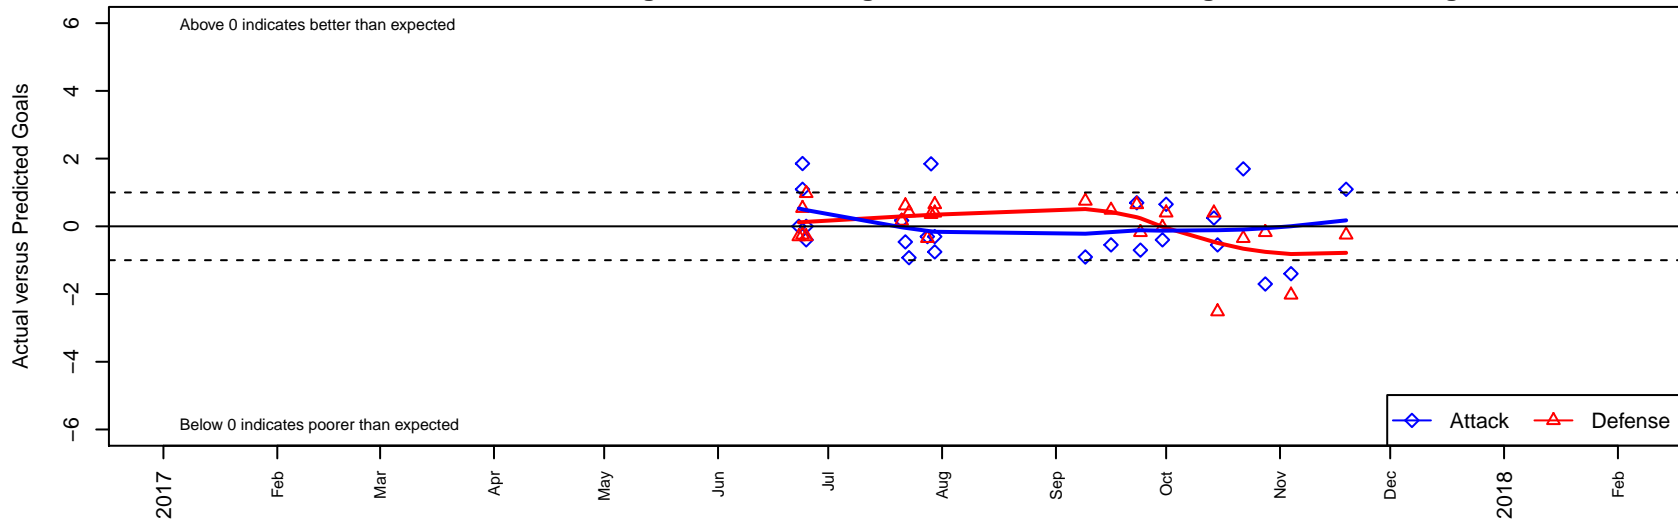

# THUSC Neon Black G05

Tualatin Hills United SC  
 Tualatin Hills, OR  
 G05 total strength=1249  
 attack=5.25 defense=4.28  
 fall league = PTT G05 Premier Red

alt names used:  
 THUSC 05G Neon 1  
 THUSC NEON BLACK  
 TUALATIN HILLS UNITED NEON BLACK (OR)  
 TUALATIN HILLS UNITED NEON BLACK (OR)

Venues played:  
 2017 Clash At the Border Super  
 2017 Nike Crossfire Challenge Super Group U'  
 2017 Oswego Nike Cup Gold U13  
 2017 PTT G05 Premier Red

**THUSC Neon Black G05**  
 Dots are actual minus expected GF (blue circles) and GA (red triangles).  
 Blue line is smoothed change in attack strength. Red is smoothed change in defense strength.

**attack and defense variance (black dot)  
relative to other teams  
and top 10 in region**

**attack and defense rating  
relative to others at age  
and all opponents in last 13 months**

**Performance relative to 13 month average**