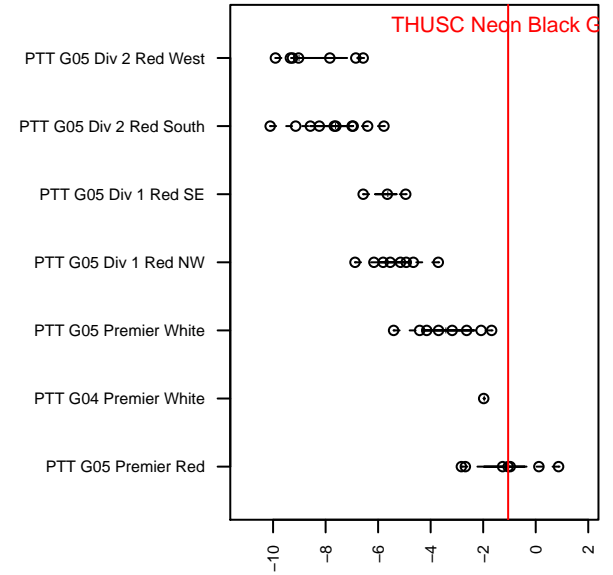

# THUSC Neon Black G05

Tualatin Hills United SC  
 Tualatin Hills, OR  
 G05 total strength=1249  
 attack=5.25 defense=4.28  
 fall league = PTT G05 Premier Red

alt names used:  
 THUSC 05G Neon 1  
 THUSC NEON BLACK  
 TUALATIN HILLS UNITED NEON BLACK (OR)  
 TUALATIN HILLS UNITED NEON BLACK (OR)

Venues played:  
 2017 Clash At the Border Super  
 2017 Nike Crossfire Challenge Super Group U'  
 2017 Oswego Nike Cup Gold U13  
 2017 PTT G05 Premier Red

**THUSC Neon Black G05**  
 Dots are actual minus expected GF (blue circles) and GA (red triangles).  
 Blue line is smoothed change in attack strength. Red is smoothed change in defense strength.

**attack and defense variance (black dot)  
relative to other teams  
and top 10 in region**

**attack and defense rating  
relative to others at age  
and all opponents in last 13 months**

**Performance relative to 13 month average**